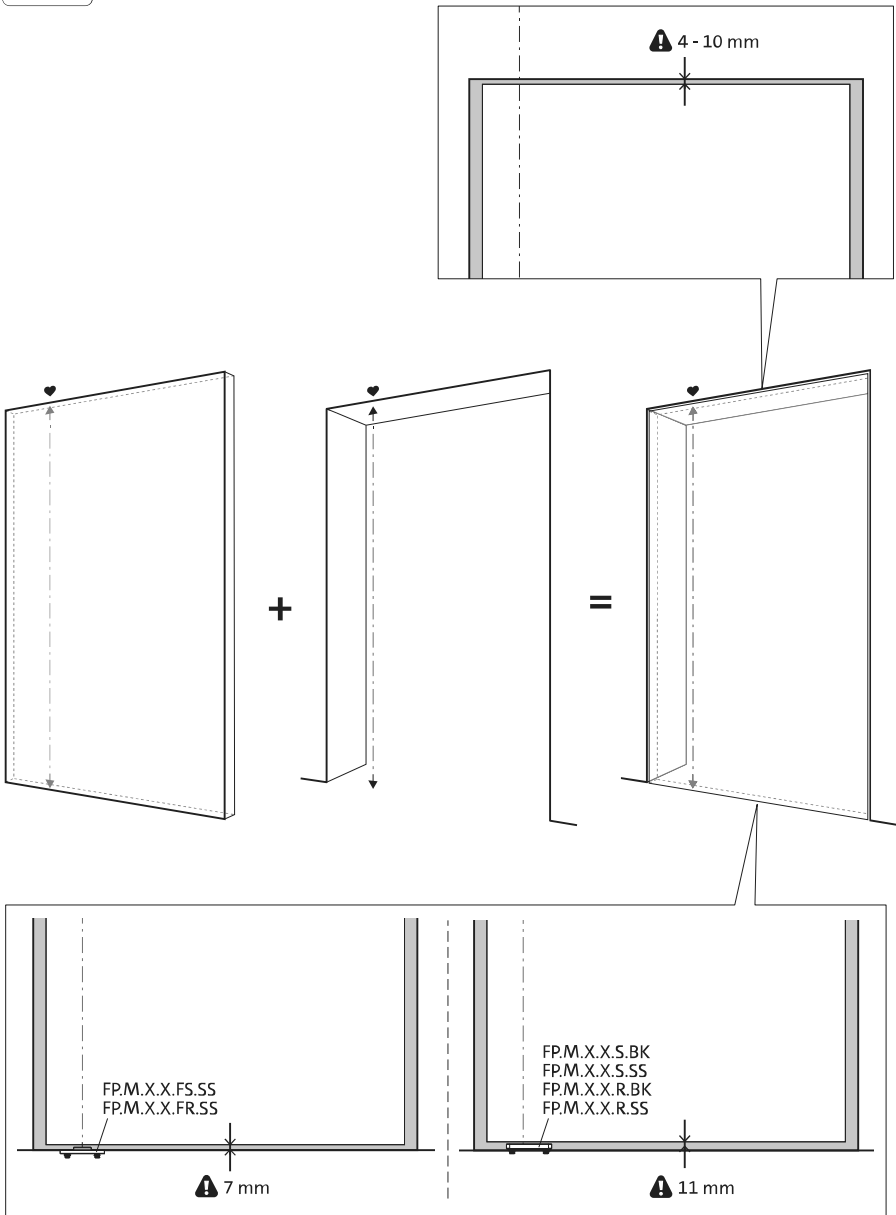

2x FJ.FP.Pe.30 2x FJ.FP.Pe.8

MT.M.Mount

To.M

ø8 mm (5/16")

ø8 mm (5/16")

ø7.5 mm (19/64")

8 mm (5/16")

8 mm (5/16")

8 mm (5/16")

30 mm (13/16")

30 mm (13/16")

30 mm (13/16")

1

2

1

2