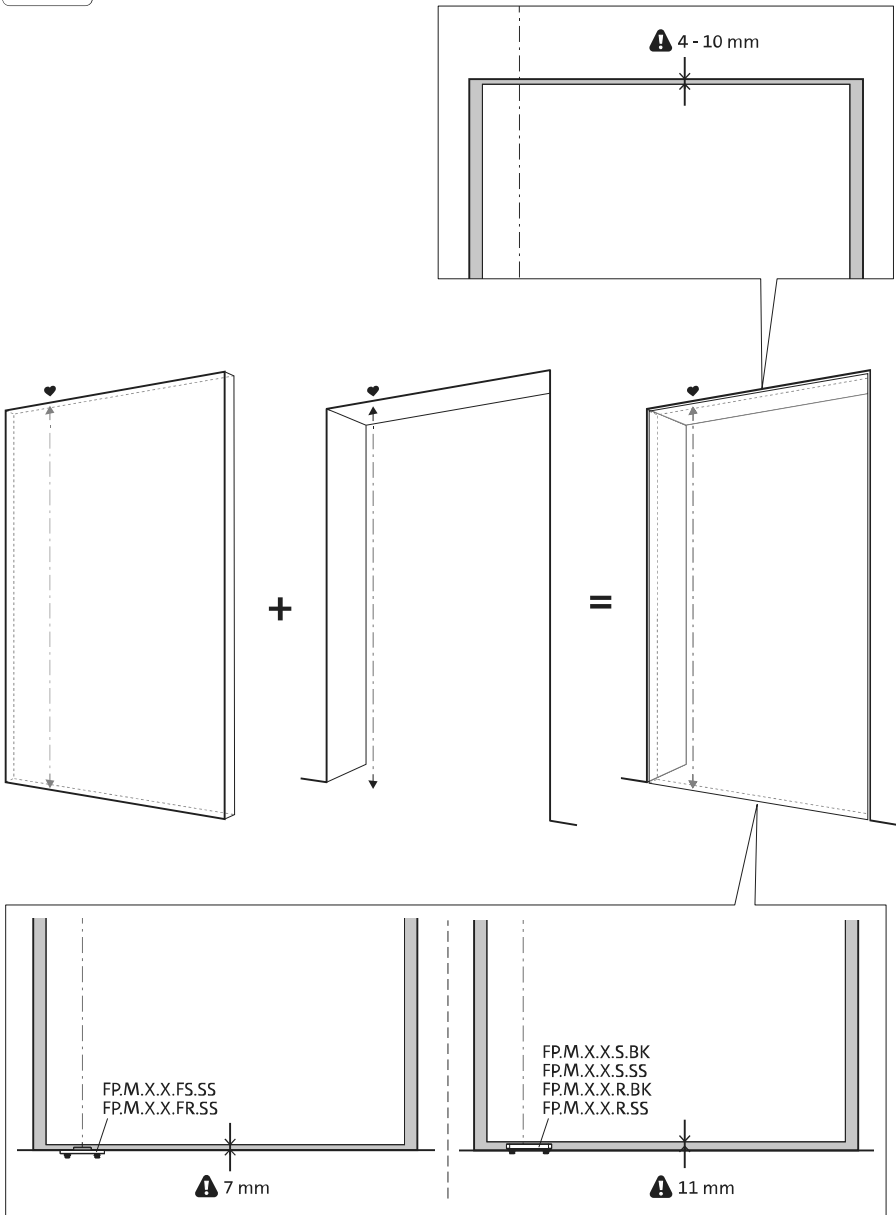

2x FJ.FP.Pe.30 2x FJ.FP.Pe.8

MT.M.Mount

To.M

ø8 mm (5/16")

ø8 mm (5/16")

ø7.5 mm (19/64")

8 mm (5/16")

8 mm (5/16")

8 mm (5/16")

30 mm (13/16")

30 mm (13/16")

30 mm (13/16")

1

2

1

2